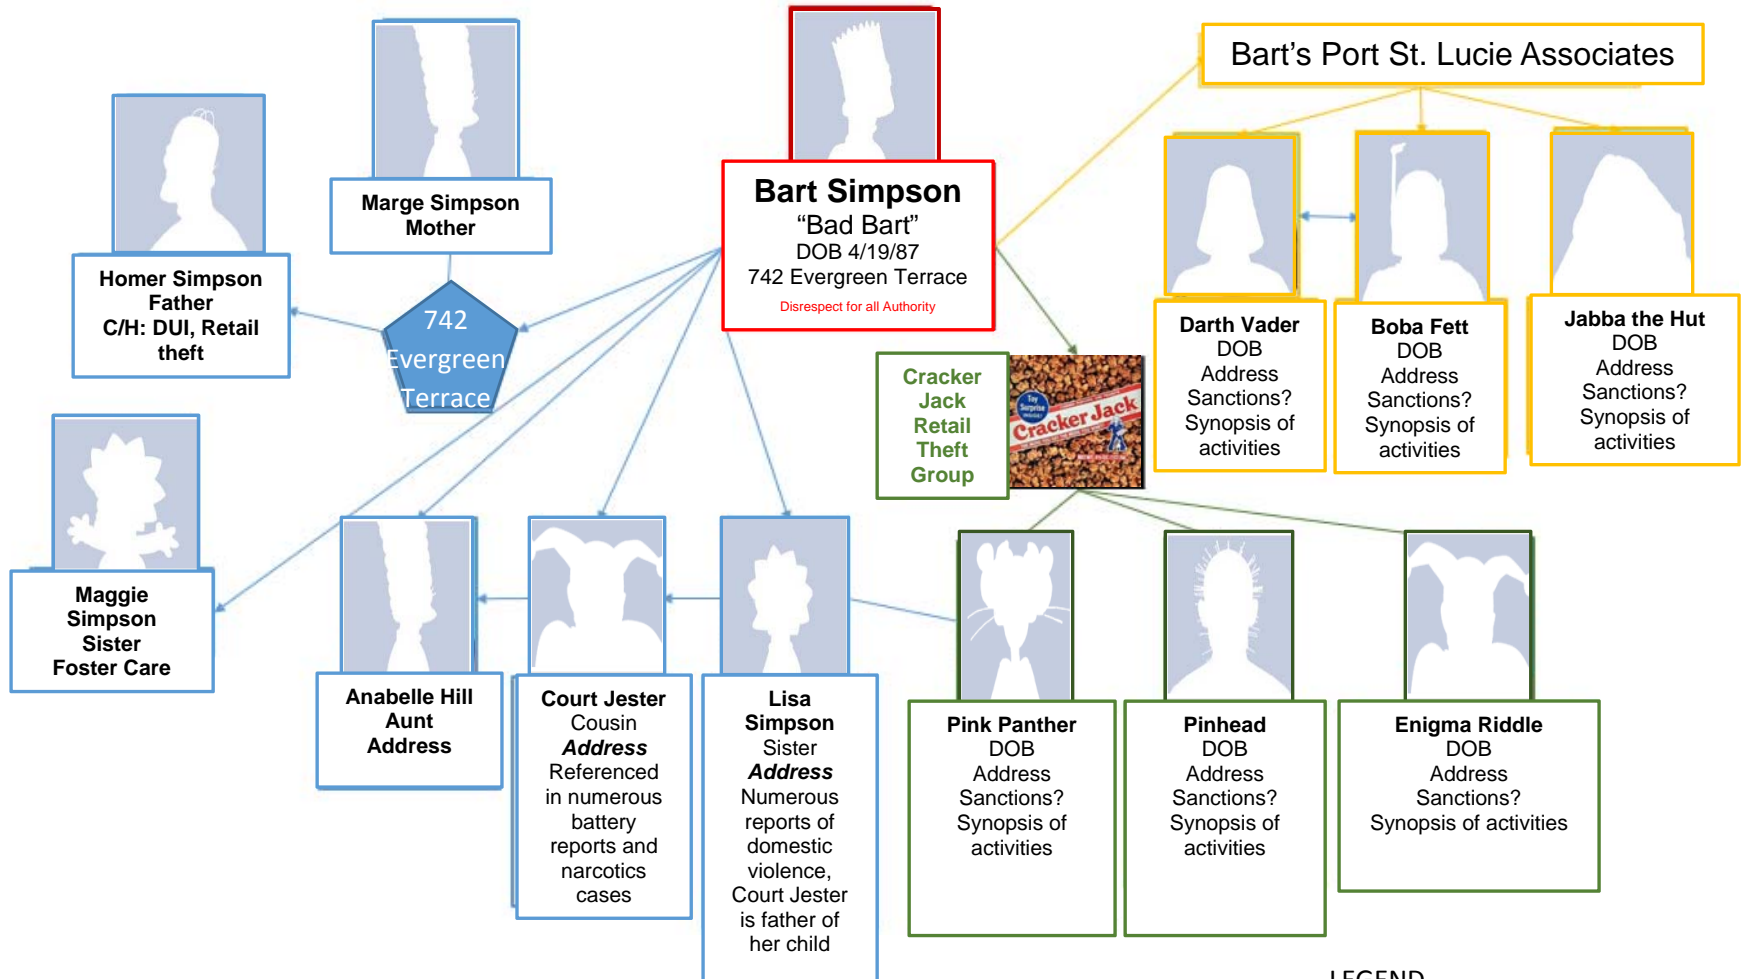

# PORT ST LUCIE POLICE DEPARTMENT

## Bart Simpson (Intelligence Bulletin #: 2013I-001) Link Analysis

### LEGEND

- Blue arrow: Family Association
- Yellow arrow: Known Association in PSL
- Green arrow: Cracker Jack Association

**CONFIDENTIAL**  
**Law Enforcement Use Only**

Prepared by the Crime and Intelligence Analysis Unit  
 Data Source: All sources used including other agencies that may have contributed reports and social media sites